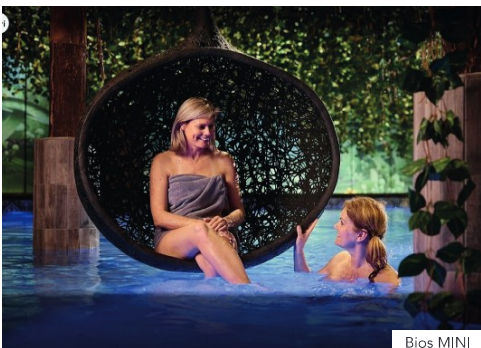

Bios MINI

The furniture is perfect for a spa areas as they are resistant to salt and chlorine. The bios comes in 5 models and offers room for 1-3 people. The Bios are tested to carry up to 250 kg and are certified for use in both public and commercial areas.