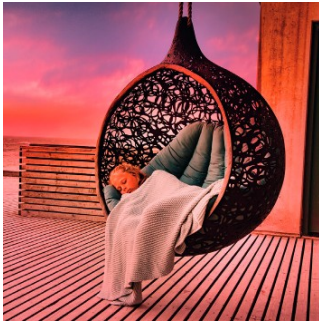

# Bios MINI

Bios Mini is ideal for one person and is beautiful both alone and when paired with others. Due to its size it can also be fitted inside the house. It will be a magnet inside every child's room :)