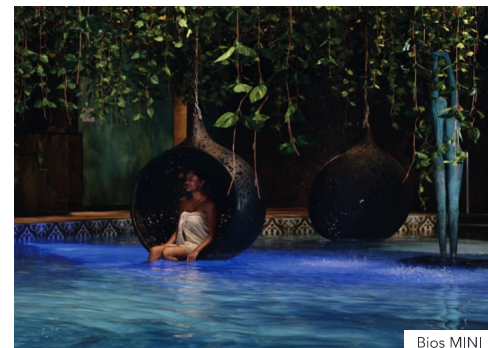

Bios HIDE

Bios HIDE

Bios MINI

Bios MINI

Bios MINI

The furniture is perfect for a spa areas as they are resistant to salt and chlorine. The bios comes in 5 models and offers room for 1-3 people. The Bios are tested to carry up to 250 kg and are certified for use in both public and commercial areas.